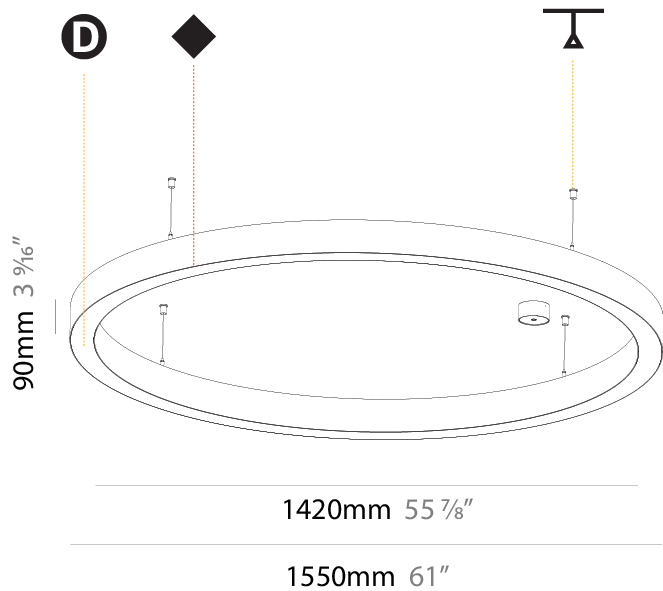

GENERAL

Series: Glorious
Subseries: Glorious Slim
Brand: Prolicht
Division: Architectural
Mounting Type: Suspension
Mounting Location: Ceiling
Subcategory: Ambient

PHYSICAL

Shape: Round
Diameter (mm): 1550
Diameter (in): 61
Depth (mm): 90
Depth (in): 3 9/16
Max. Overall Height (mm): 2090
Max. Overall Height (in): 82 5/16
Light Distribution: Direct
Weight (kg): 14.447
Weight (lbs): 31.78
Diffuser: PMMA - Opal or Micro-Prism
Fixture Finish: SSR / BKV / CWI / CRY / HAB / UFT / ITA / RUA / FTG / MYG / LOD / PUS / FRO / FUP / KIA / POP / BLS / SPG / MEY / GOH / GUM / CHC / COM / ABZ / JAG / OBR / MOS / ROR
Fixture Material: Aluminum
Cable Details: 2000mm or 6000mm Transparent Cable

ELECTRICAL

Lamp Type: LED (Zhaga Standard)
Input Wattage (W): 112
Total Output Wattage (W): 96
Dimming: Tri-Mode (Non-Dimming and Phase Dimming (120Vac only) and 0-10V Dimming)
Driver Included: Yes
Driver Location: Integrated
Driver Type: Constant Current - Universal
Driver Class: Class 2
Input Voltage (V): 120 - 277
Constant Current (MA): 350

LED

Color Temperature (*K): 3000 / 3500 / 4000
Max. Delivered Lumen (lm): 13580 / 13857 / 14140
CRI: >80 CRI
Efficiency (%): 88
Lamp Life (hrs): 50000

OPTICAL

RATINGS AND CERTIFICATIONS

Certified By: Certified for North American Standards
IP rating: IP20