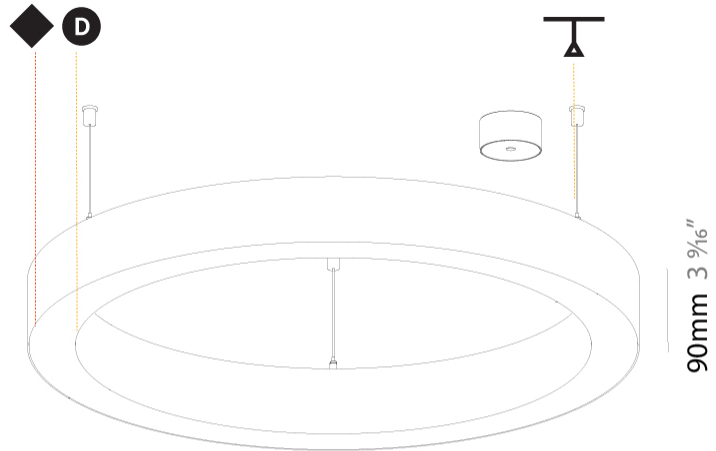

GENERAL

Series: Glorious
 Subseries: Glorious Slim
 Brand: Prolicht
 Division: Architectural
 Mounting Type: Suspension
 Mounting Location: Ceiling
 Subcategory: Ambient

PHYSICAL

Shape: Round
 Diameter (mm): 800
 Diameter (in): 31 1/2
 Height (mm): 90
 Height (in): 3 9/16
 Max. Overall Height (mm): 2090
 Max. Overall Height (in): 82 5/16
 Light Distribution: Direct
 Weight (kg): 6.772
 Weight (lbs): 14.93
 Diffuser: [PMMA - Opal or Micro-Prism](#)
 Fixture Finish: [SSR / BKV / CWI / CRY / HAB / UFT / ITA / RUA / FTG / MYG / LOD / PUS / FRO / FUP / KIA / POP / BLS / SPG / MEY / GOH / GUM / CHC / COM / ABZ / JAG / OBR / MOS / ROR](#)
 Fixture Material: Aluminum
 Cable Details: 2000mm or 6000mm Transparent Cable

OPTICAL

Beam Angle: 110

RATINGS AND CERTIFICATIONS

Certified By: Certified for North American Standards
 IP rating: IP20

Ø 670mm 26 3/8"

Ø 800mm 31 1/2"

90mm 3 9/16"

PROJECT	_____
TYPE	_____
SPECIFIER	_____
QUANTITY	_____
DATE	_____

GENERAL

Series: Glorious
Subseries: Glorious Slim
Brand: Prolicht
Division: Architectural
Mounting Type: Suspension
Mounting Location: Ceiling
Subcategory: Ambient

PHYSICAL

Shape: Round
Diameter (mm): 1550
Diameter (in): 61
Depth (mm): 90
Depth (in): 3 9/16
Max. Overall Height (mm): 2090
Max. Overall Height (in): 82 5/16
Light Distribution: Direct
Weight (kg): 14.447
Weight (lbs): 31.78
Diffuser: PMMA - Opal or Micro-Prism
Fixture Finish: SSR / BKV / CWI / CRY / HAB / UFT / ITA / RUA / FTG / MYG / LOD / PUS / FRO / FUP / KIA / POP / BLS / SPG / MEY / GOH / GUM / CHC / COM / ABZ / JAG / OBR / MOS / ROR
Fixture Material: Aluminum
Cable Details: 2000mm or 6000mm Transparent Cable