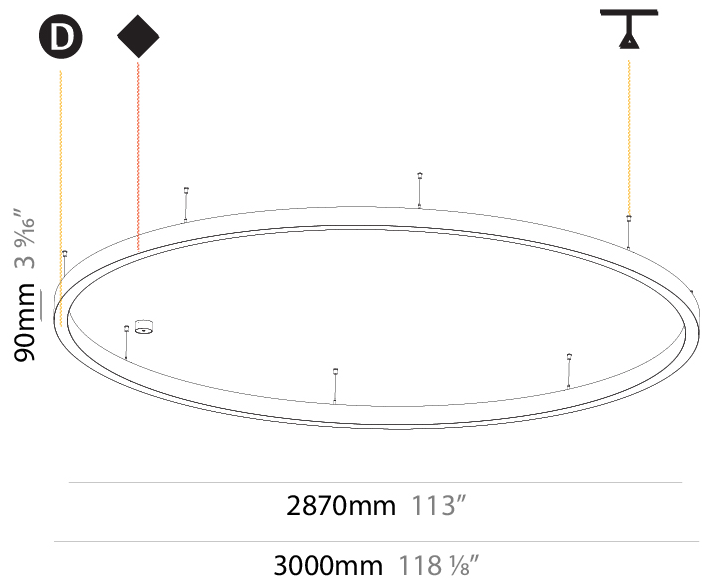

GENERAL

Series: Glorious
Subseries: Glorious Slim
Brand: Prolicht
Division: Architectural
Mounting Type: Suspension
Mounting Location: Ceiling
Subcategory: Ambient

PHYSICAL

Shape: Round
Diameter (mm): 3000
Diameter (in): 118 1/8
Depth (mm): 90
Depth (in): 3 9/16
Max. Overall Height (mm): 2090
Max. Overall Height (in): 82 5/16
Light Distribution: Direct
Weight (kg): 27.55
Weight (lbs): 60.75
Diffuser: PMMA - Opal or Micro-Prism
Fixture Finish: SSR / BKV / CWI / CRY / HAB / UFT / ITA / RUA / FTG / MYG / LOD / PUS / FRO / FUP / KIA / POP / BLS / SPG / MEY / GOH / GUM / CHC / COM / ABZ / JAG / OBR / MOS / ROR
Fixture Material: Aluminum
Cable Details: 2000mm or 6000mm Transparent Cable

ELECTRICAL

Lamp Type: LED (Zhaga Standard)
Input Wattage (W): 227.2
Total Output Wattage (W): 192
Dimming: Tri-Mode (Non-Dimming and Phase Dimming (120Vac only) and 0-10V Dimming)
Driver Included: Yes
Driver Location: Integrated
Driver Type: Constant Current - Universal
Driver Class: Class 2
Input Voltage (V): 120 - 277
Constant Current (MA): 350

LED

Color Temperature (°K): 3000 / 3500 / 4000
Max. Delivered Lumen (lm): 27160 / 27724 / 28290
CRI: >80 CRI
Efficiency (%): 88
Lamp Life (hrs): 50000

OPTICAL

RATINGS AND CERTIFICATIONS

Certified By: Certified for North American Standards
IP rating: IP20