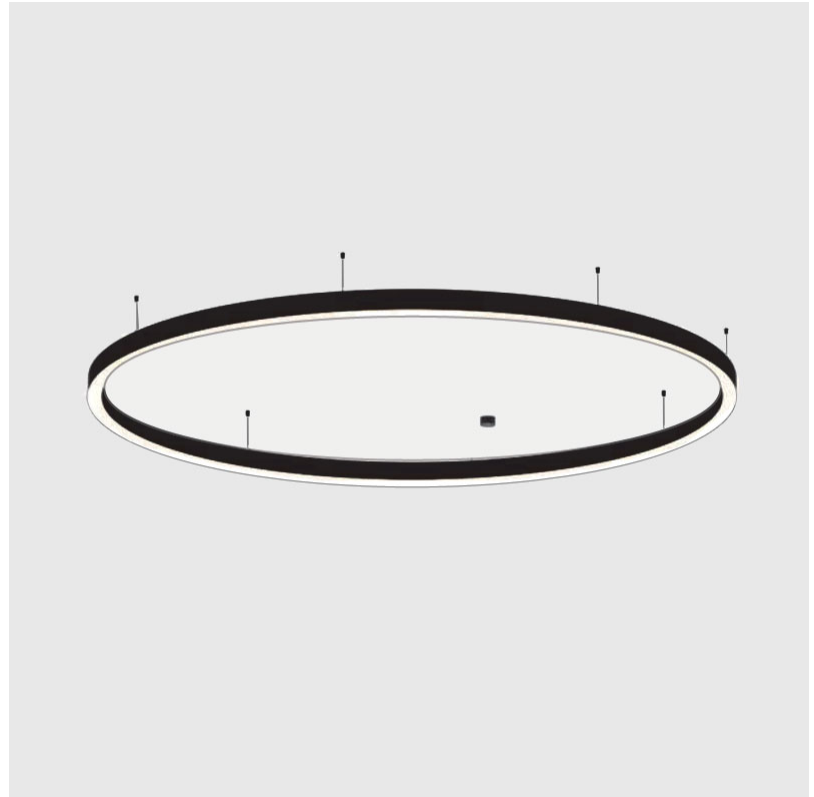

GENERAL

Series: Glorious
Subseries: Glorious Slim
Brand: Prolicht
Division: Architectural
Mounting Type: Suspension
Mounting Location: Ceiling
Subcategory: Ambient

PHYSICAL

Shape: Round
Diameter (mm): 3000
Diameter (in): 118 1/8
Depth (mm): 90
Depth (in): 3 9/16
Max. Overall Height (mm): 2090
Max. Overall Height (in): 82 5/16
Light Distribution: Direct
Weight (kg): 27.55
Weight (lbs): 60.75
Diffuser: PMMA - Opal or Micro-Prism
Fixture Finish: SSR / BKV / CWI / CRY / HAB / UFT / ITA / RUA / FTG / MYG / LOD / PUS / FRO / FUP / KIA / POP / BLS / SPG / MEY / GOH / GUM / CHC / COM / ABZ / JAG / OBR / MOS / ROR
Fixture Material: Aluminum
Cable Details: 2000mm or 6000mm Transparent Cable

ELECTRICAL

Lamp Type: LED (Zhaga Standard)
Input Wattage (W): 227.2
Total Output Wattage (W): 192
Dimming: Tri-Mode (Non-Dimming and Phase Dimming (120Vac only) and 0-10V Dimming)
Driver Included: Yes
Driver Location: Integrated
Driver Type: Constant Current - Universal
Driver Class: Class 2
Input Voltage (V): 120 - 277
Constant Current (MA): 350

LED

Color Temperature (°K): 3000 / 3500 / 4000
Max. Delivered Lumen (lm): 27160 / 27724 / 28290
CRI: >80 CRI
Efficiency (%): 88
Lamp Life (hrs): 50000

OPTICAL

RATINGS AND CERTIFICATIONS

Certified By: Certified for North American Standards
IP rating: IP20