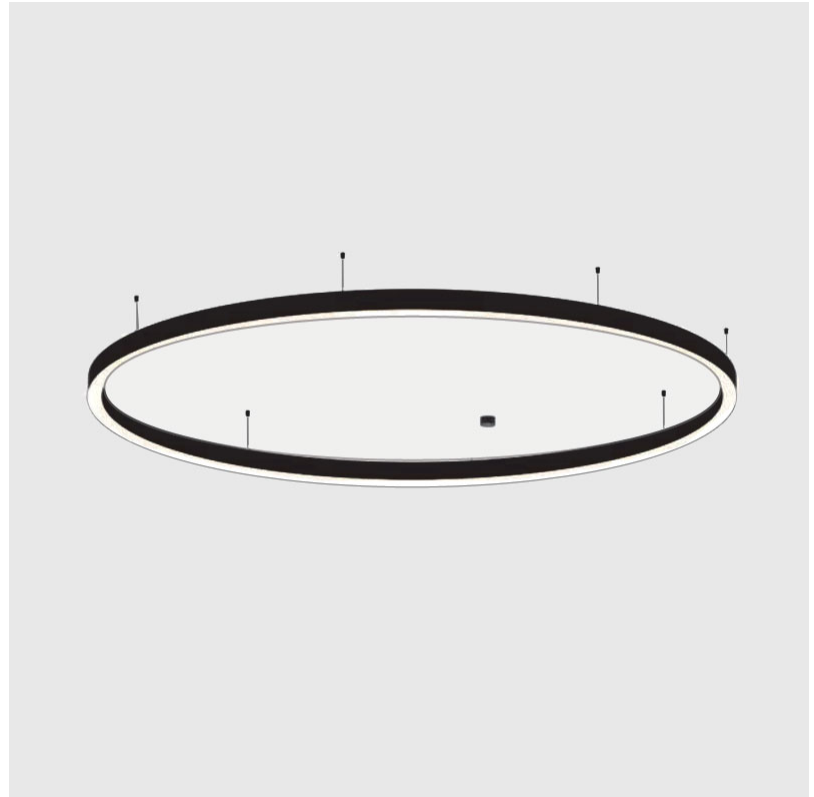

GENERAL

Series: Glorious
Subseries: Glorious Slim
Brand: Prolicht
Division: Architectural
Mounting Type: Suspension
Mounting Location: Ceiling
Subcategory: Ambient

PHYSICAL

Shape: Round
Diameter (mm): 5200
Diameter (in): 204 ³/₄
Height (mm): 90
Height (in): 3 ⁹/₁₆
Max. Overall Height (mm): 2090
Max. Overall Height (in): 82 ⁵/₁₆
Light Distribution: Direct
Weight (kg): 47.232
Weight (lbs): 104.15
Diffuser: PMMA - Opal or Micro-Prism
Fixture Finish: SSR / BKV / CWI / CRY / HAB / UFT / ITA / RUA / FTG / MYG / LOD / PUS / FRO / FUP / KIA / POP / BLS / SPG / MEY / GOH / GUM / CHC / COM / ABZ / JAG / OBR / MOS / ROR
Fixture Material: Aluminum
Cable Details: 2000mm or 6000mm Transparent Cable

ELECTRICAL

Lamp Type: LED (Zhaga Standard)
Input Wattage (W): 403.2
Total Output Wattage (W): 336
Dimming: Tri-Mode (Non-Dimming and Phase Dimming (120Vac only) and 0-10V Dimming)
Driver Included: Yes
Driver Location: Integrated
Driver Type: Constant Current - Universal
Driver Class: Class 2
Input Voltage (V): 120 - 277
Constant Current (MA): 350

LED

Color Temperature (°K): 3000 / 3500 / 4000
Max. Delivered Lumen (lm): 47520 / 48510 / 49500
CRI: >80 CRI
Efficiency (%): 88
Lamp Life (hrs): 50000

OPTICAL

RATINGS AND CERTIFICATIONS

Certified By: Certified for North American Standards
IP rating: IP20